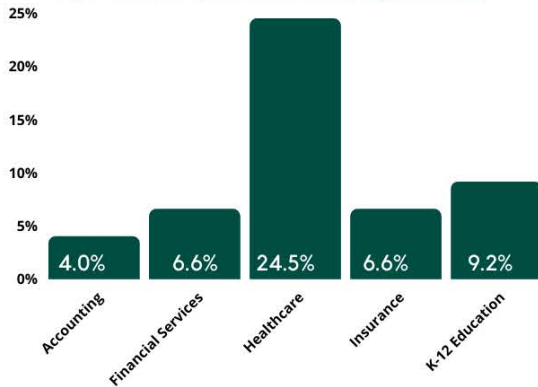

TOP EMPLOYMENT INDUSTRIES

CONTINUING EDUCATION - TOP DEGREES & PROGRAMS