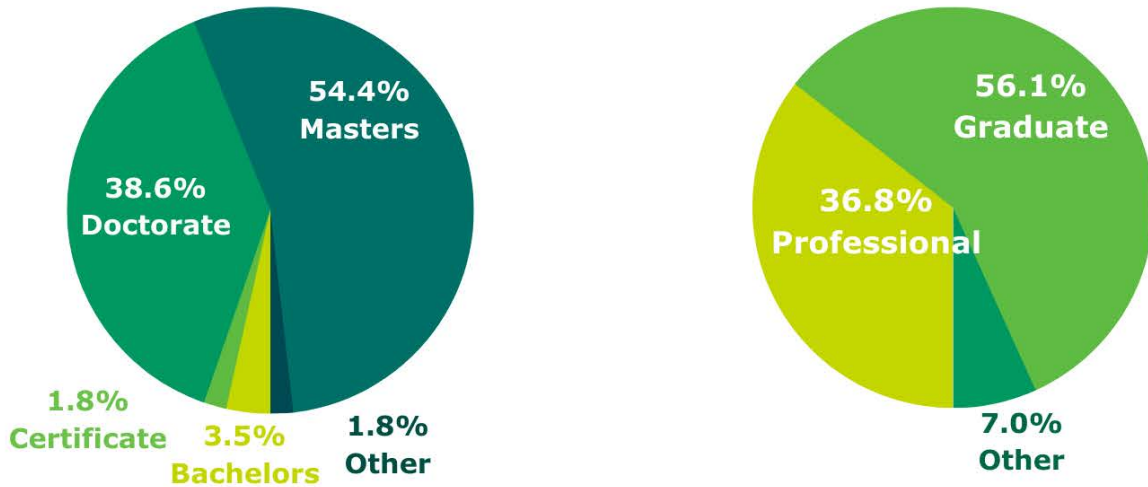

CONTINUING EDUCATION DATA

DEGREES AND PROGRAMS

Degree	Number of Responses	Percentage
BSN	2	3.51%
Certificate	1	1.75%
DDS	1	1.75%
DO	1	1.75%
JD	9	15.79%
MA/MS	20	35.09%
MBA	4	7.02%
MD	3	5.26%
MDiv	1	1.75%
ME	1	1.75%
MFA	1	1.75%
MM	1	1.75%
MSW	2	3.51%
OTD	3	5.26%
PA	1	1.75%
PhD	5	8.77%
SSP	1	1.75%
Total	57	100.00%