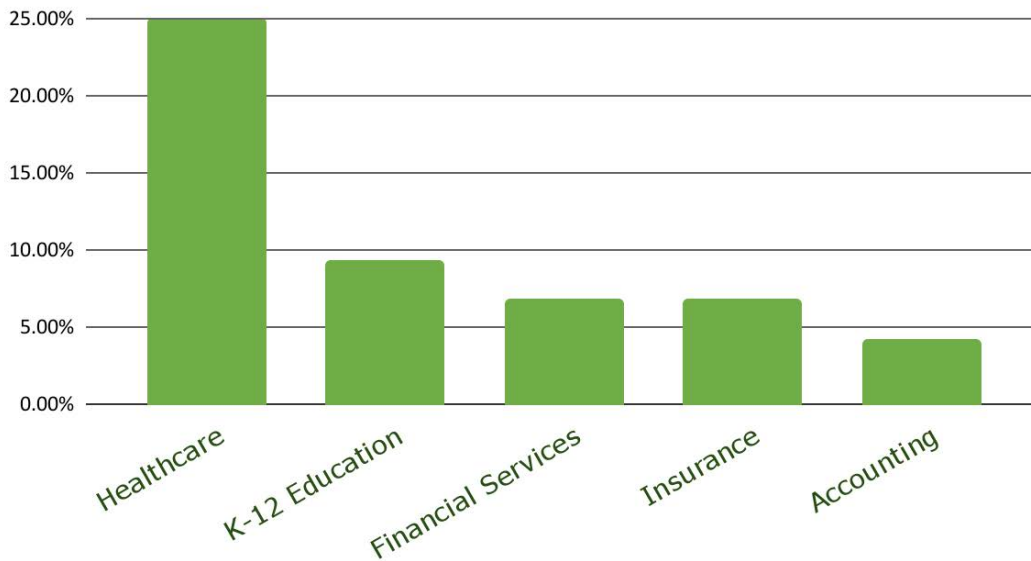

79.6% (210) of those reporting (264) interned.

First Destination Graduate Survey Class of 2022

**Percentages may not equal 100% due to rounding. **Second Major*

EMPLOYMENT DATA

Employment Industries

Employer Industry	Number	Percentage
Accounting	11	4.03%
Advertising, PR & Marketing	6	2.20%
Aerospace	1	0.37%
Agriculture	1	0.37%
Animal & Wildlife	3	1.10%
Automotive	1	0.37%
Commercial Banking & Credit	6	2.20%
Construction	6	2.20%
Defense	1	0.37%
Environmental Services	2	0.73%
Fashion	1	0.37%
Financial Services	18	6.59%
Food & Beverage	3	1.10%
Government - Local, State & Federal	2	0.73%
Healthcare	67	24.54%
Higher Education	3	1.10%
Hotels & Accommodation	1	0.37%
Human Resources	1	0.37%
Information Technology	2	0.73%
Insurance	18	6.59%
Internet & Software	6	2.20%
Investment Banking	1	0.37%
Journalism, Media & Publishing	1	0.37%
K-12 Education	25	9.16%
Legal & Law Enforcement	7	2.56%
Management Consulting	5	1.83%
Manufacturing	5	1.83%
Movies, TV, Music	1	0.37%
Natural Resources	1	0.37%
Non-Profit - Other	1	0.37%
Other Education	3	1.10%
Other Industries	9	3.30%
Performing and Fine Arts	9	3.30%
Real Estate	7	2.56%
Research	3	1.10%
Restaurants & Food Service	2	0.73%
Retail Stores	8	2.93%
Sales & Marketing	2	0.73%
Scientific and Technical Consulting	2	0.73%
Social Assistance	5	1.83%
Sports & Leisure	4	1.47%
Staffing & Recruiting	4	1.47%
Summer Camps/Outdoor Recreation	1	0.37%
Transportation & Logistics	6	2.20%
Utilities and Renewable Energy	1	0.37%
Total	273	100.00%

First Destination Graduate Survey Class of 2022

*Percentages may not equal 100% due to rounding. **Second Major

Top Industries

Average Starting Salary

\$55,039

Range: \$20,800 - \$110,000

Entry-Level Salaries