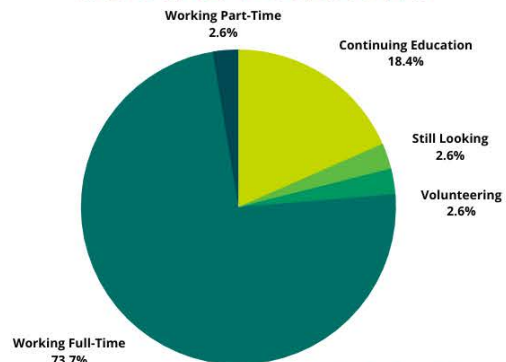

includes 43 graduates

COLLEGE OF FINE ARTS

Working Full-Time
73.3%

includes 30 graduates

COLLEGE OF LIBERAL ARTS

BUSINESS & ECONOMICS

Working Full-Time
81.9%

includes 116 graduates

HUMANITIES

Working Full-Time
50%

Continuing Education
35.7%

Working Part-Time
14.3%

includes 14 graduates

NATURAL SCIENCES

Working Full-Time
55.1%

Continuing Education
30.6%

Working Part-Time
9.2%

includes 98 graduates

SOCIAL SCIENCES

Working Full-Time
73.7%

includes 38 graduates

First Destination Graduate Survey Class of 2022

*Percentages may not equal 100% due to rounding. **Second Major