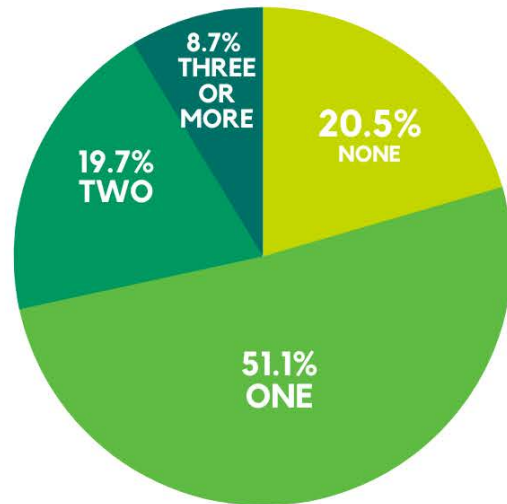

SUMMARY REPORT

The statistics in this report reflect a 88.1% knowledge rate derived from 339 out of the 385 students who graduated from Illinois Wesleyan University during the 2021-2022 academic year.

97.3% Working or Continuing Education

Summary Report

	Number of Responses	Percentage
Working		
Full-time employment	247	72.9%
Part-time employment	25	7.4%
Continuing Education		
Graduate/Professional/Other School	57	16.8%
Volunteering	1	0.3%
Neither employed nor continuing education	9	2.7%
Total	339	100.1%*

GRADUATING CLASS DATA

ILLINOIS WESLEYAN UNIVERSITY CLASS OF 2022

ETHNICITY

GENDER

UNDERGRADUATE RESEARCH

*research data collected from 68.6% (264) of the 385 graduates

INTERNSHIPS

79.6% INTERNED AS A STUDENT*

*intern data collected from 68.6% (264) of the 385 graduates

Additional Information

- Graduates reported employment in 27 states and the District of Columbia, and in 3 locations outside of the United States including Canada, Hungary and South Korea.
- Graduates reported graduate/professional school in 15 states with one student studying in Leicester, England.
- While graduates secured employment in a variety of fields, healthcare, K-12 education, financial services, insurance and accounting remained key employers.
- The percentage of graduates pursuing graduate/professional school continues to wane. 16.5% of respondents were enrolled in continuing education programs. This is a decline from 17.5% last year. Graduates are delaying graduate study and remain concerned about student debt.