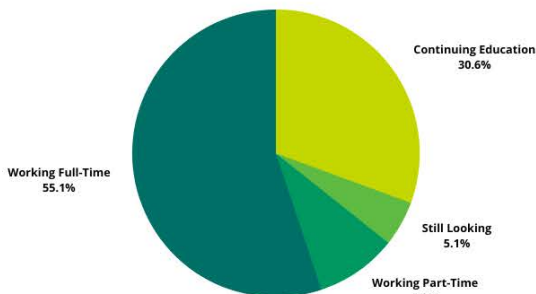

HUMANITIES

Working Full-Time
50%

Continuing Education
35.7%

Working Part-Time
14.3%

includes 14 graduates

NATURAL SCIENCES

Working Full-Time
55.1%

Continuing Education
30.6%

Working Part-Time
9.2%

includes 98 graduates

SOCIAL SCIENCES

Working Full-Time
73.7%

includes 38 graduates

First Destination Graduate Survey Class of 2022

*Percentages may not equal 100% due to rounding. **Second Major