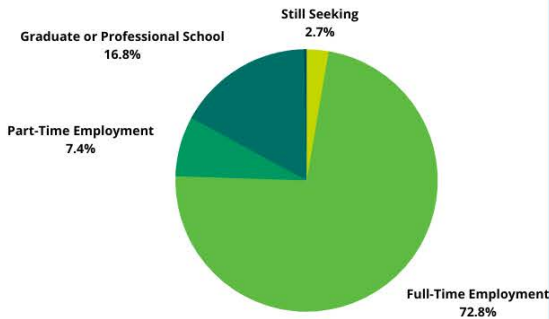

97.3%
Working or
Continuing Education

SELECT EMPLOYERS

Access2Insight
AIG
Amazon
Ann & Robert H. Lurie Children's Hospital
Ascension Medical Group
Barnes-Jewish Hospital
Baxter International, Inc.
Blue Cross Blue Shield
BMO Harris Private Bank
Bolingbrook High School
Bretford Manufacturing
Brevard Music Center
Byline Bank
Carle Health
Caterpillar
CDC - Public Health Assistance Program
Cleveland Clinic
CNA Insurance
Compass Lexecon
Country Financial
Cozen O'Connor Public Strategies

Crowne LLP
Ecology Action Center
Epic
Fidelity Investments
Fifth Third Bank
Florida Studio Theatre
Goldman Sachs
Guggenheim Partners
Halo Solar
Mayo Clinic
MoLo Solutions
NISA Investment Advisors, LLC
Northrop Grumman
NorthShore University HealthSystem
Northwestern Medicine
Pinnacle Actuarial Resources, Inc.
Schaumburg School District 54
State Farm
Willis Towers Watson
Wintrust