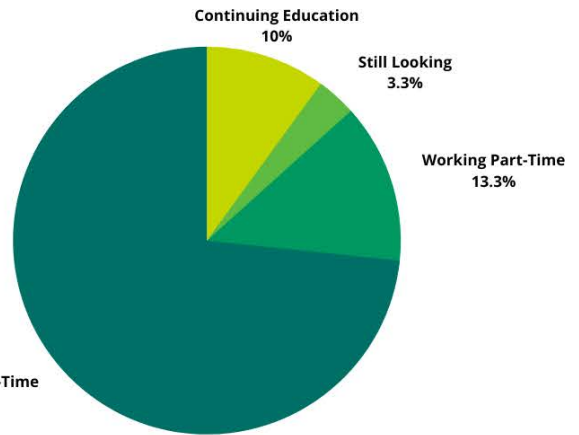

First Destination Graduate Survey Class of 2022

*Percentages may not equal 100% due to rounding. **Second Major

POST-GRADUATE ACTIVITY REPORT

ILLINOIS WESLEYAN UNIVERSITY CLASS OF 2022

SCHOOL OF NURSING

Working Full-Time
100%

includes 43 graduates

COLLEGE OF FINE ARTS

Working Full-Time
73.3%

includes 30 graduates

COLLEGE OF LIBERAL ARTS

BUSINESS & ECONOMICS

Working Full-Time
81.9%

includes 116 graduates