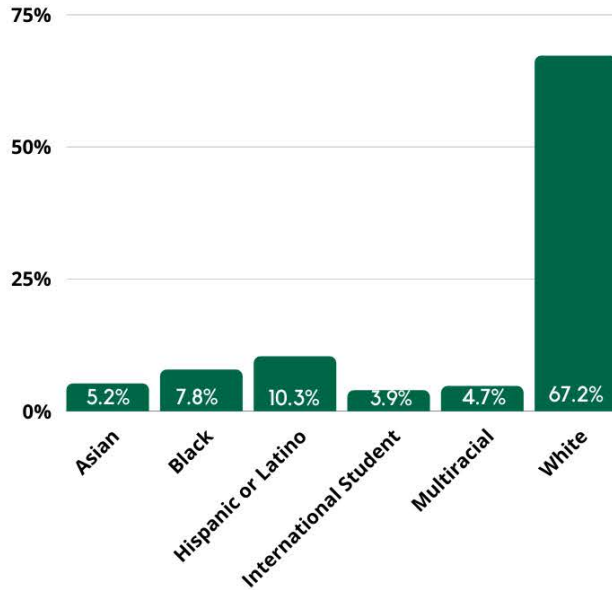

SUMMARY REPORT

The statistics in this report reflect a 88.1% knowledge rate derived from 339 out of the 385 students who graduated from Illinois Wesleyan University during the 2021-2022 academic year.

97.3% Working or Continuing Education

Summary Report

	Number of Responses	Percentage
Working		
Full-time employment	247	72.9%
Part-time employment	25	7.4%
Continuing Education		
Graduate/Professional/Other School	57	16.8%
Volunteering	1	0.3%
Neither employed nor continuing education	9	2.7%
Total	339	100.1%*

GRADUATING CLASS DATA

ILLINOIS WESLEYAN UNIVERSITY CLASS OF 2022

ETHNICITY

GENDER

UNDERGRADUATE RESEARCH

*research data collected from 68.6% (264) of the 385 graduates

INTERNSHIPS

79.6% INTERNED AS A STUDENT*

*intern data collected from 68.6% (264) of the 385 graduates

Additional Information

- Graduates reported employment in 27 states and the District of Columbia, and in 3 locations outside of the United States including Canada, Hungary and South Korea.
- Graduates reported graduate/professional school in 15 states with one student studying in Leicester, England.
- While graduates secured employment in a variety of fields, healthcare, K-12 education, financial services, insurance and accounting remained key employers.
- The percentage of graduates pursuing graduate/professional school continues to wane. 16.5% of respondents were enrolled in continuing education programs. This is a decline from 17.5% last year. Graduates are delaying graduate study and remain concerned about student debt.