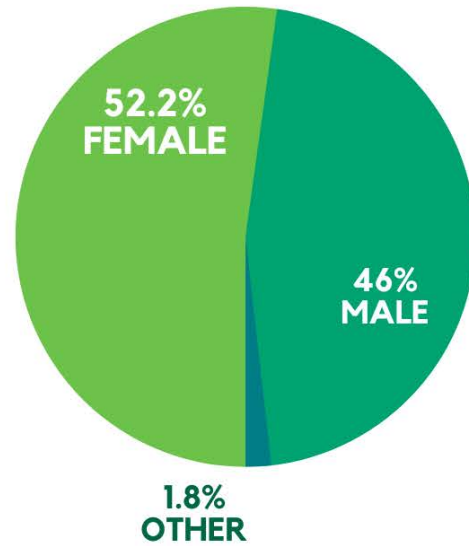

SUMMARY REPORT

The statistics in this report reflect a 88.1% knowledge rate derived from 339 out of the 385 students who graduated from Illinois Wesleyan University during the 2021-2022 academic year.

97.3% Working or Continuing Education

Summary Report

	Number of Responses	Percentage
Working		
Full-time employment	247	72.9%
Part-time employment	25	7.4%
Continuing Education		
Graduate/Professional/Other School	57	16.8%
Volunteering	1	0.3%
Neither employed nor continuing education	9	2.7%
Total	339	100.1%*

GRADUATING CLASS DATA

ILLINOIS WESLEYAN UNIVERSITY CLASS OF 2022

ETHNICITY

GENDER

UNDERGRADUATE RESEARCH

*research data collected from 68.6% (264) of the 385 graduates

INTERNSHIPS

79.6% INTERNED AS A STUDENT*