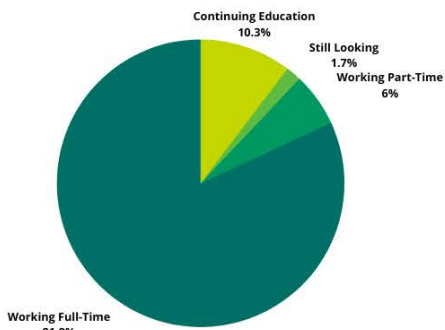

First Destination Graduate Survey Class of 2022

*Percentages may not equal 100% due to rounding. **Second Major

POST-GRADUATE ACTIVITY REPORT

ILLINOIS WESLEYAN UNIVERSITY CLASS OF 2022

SCHOOL OF NURSING

Working Full-Time
100%

includes 43 graduates

COLLEGE OF FINE ARTS

Working Full-Time
73.3%

includes 30 graduates

COLLEGE OF LIBERAL ARTS

BUSINESS & ECONOMICS

Working Full-Time
81.9%

includes 116 graduates