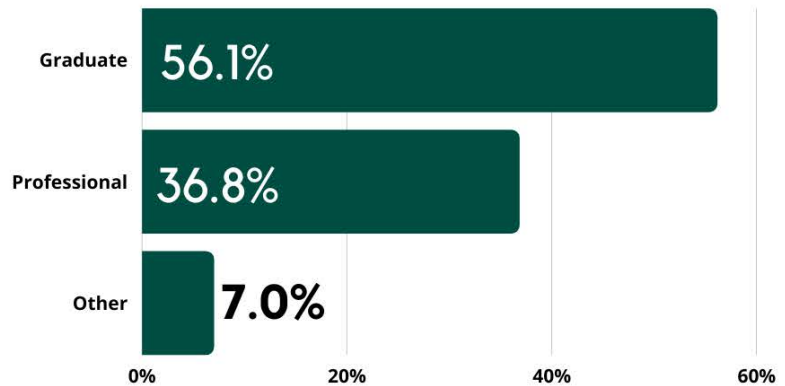

AVERAGE STARTING SALARY

$55,039

Range: $20,800 - $110,000

INTERNSHIP EXPERIENCE

79.6% of the Class of 2022 interned during their time at IWU. 28.4% of those reporting indicated completion of multiple internships.

SELECT GRADUATE/PROFESSIONAL SCHOOLS

Arizona State University	School of the Art Institute of Chicago
Boston University School of Theology	Southern Illinois University School of Dental Medicine
Columbia University	The University of Chicago Pritzker School of Medicine
DePaul University	University of Colorado Boulder
Loyola University Chicago	University of Illinois Urbana-Champaign
Michigan State University	University of Illinois Chicago School of Law
New York University	University of Iowa
Purdue University	University of Texas Austin

iwu.edu/career-center | (309) 556-3071

Based on a 88.1% knowledge rate within 6 months of graduation.