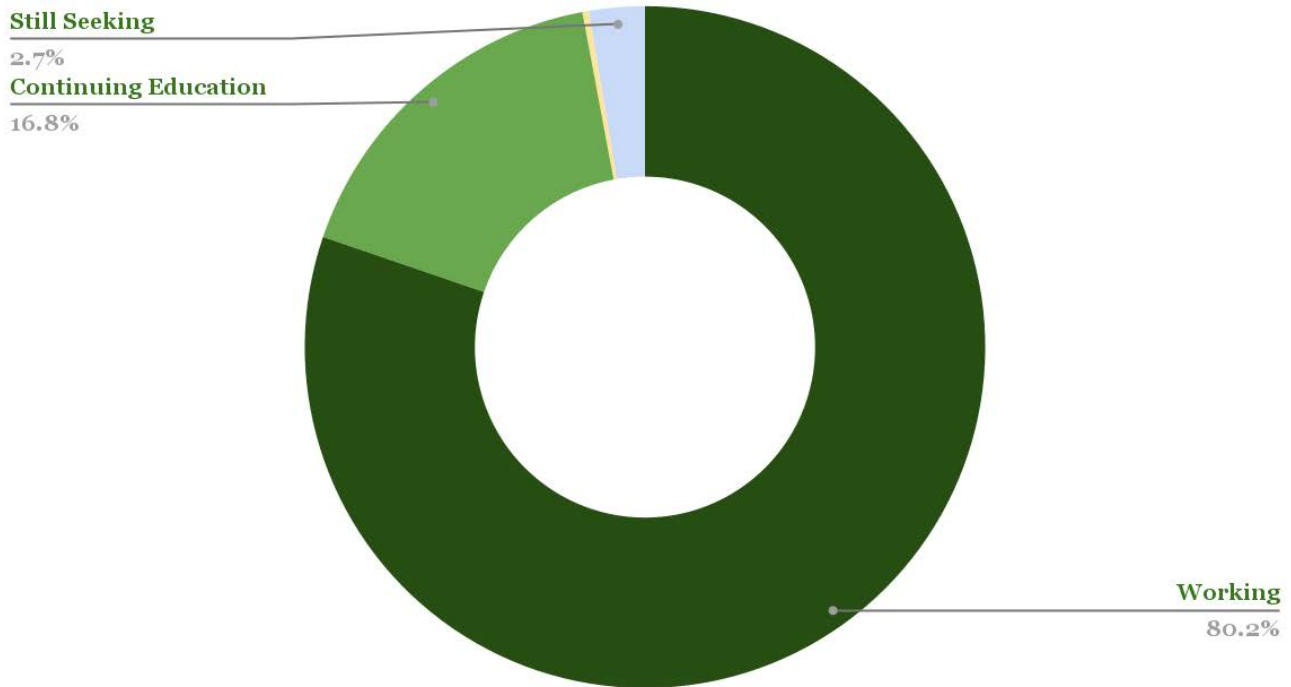

SUMMARY REPORT

The statistics in this report reflect a 88.1% knowledge rate derived from 339 out of the 385 students who graduated from Illinois Wesleyan University during the 2021-2022 academic year.

97.3% Working or Continuing Education

Summary Report

	Number of Responses	Percentage
Working		
Full-time employment	247	72.9%
Part-time employment	25	7.4%
Continuing Education		
Graduate/Professional/Other School	57	16.8%
Volunteering	1	0.3%
Neither employed nor continuing education	9	2.7%
Total	339	100.1%*