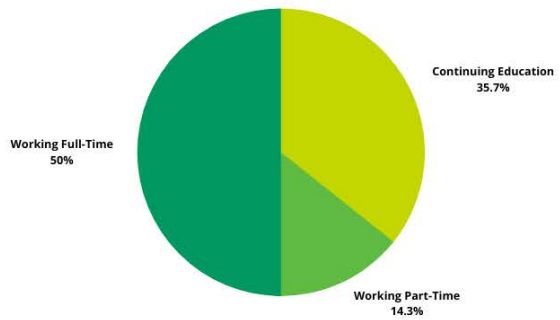

HUMANITIES

Working Full-Time
50%

Continuing Education
35.7%

Working Part-Time
14.3%

includes 14 graduates